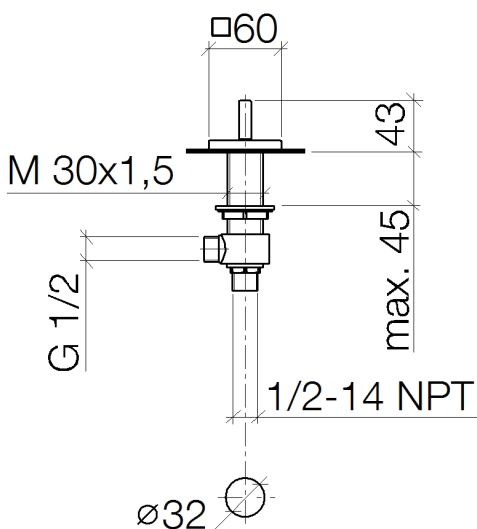

Bathtub - MEM

Deck valve clockwise-closing cold - polished chrome

Article number: 20 000 782-00

- 1-1/4" hole diameter
- Flange 2-3/8" x 2-3/8"

Codes & Standards

- ASME A112.18.1/CSA B125.1
- ADA

- (ADA)

polished chrome

Discontinued items available to order until 31.12.9999

Dimensional drawing

Bathtub - MEM

Deck valve clockwise-closing cold - polished chrome

Article number: 20 000 782-00

All dimensions in mm / inch = mm x 0,0394

Flow rate chart

Bathtub - MEM

Deck valve clockwise-closing cold - polished chrome

Article number: 20 000 782-00

Other surface finishes

platinum matte
20 000 782-06

platinum
20 000 782-08

Brushed Durabrass
20 000 782-28

Spare parts list

Number	Item Number	Designation	Number of units
1	90 20 78 002 04-00	handle (cold)	1
2	90 90 03 133 00 90	top	1
3	04 17 11 058 33 90	side panel	1
4	04 23 10 032 78 90	fixing set	1
5	04 17 11 023 10 90	distributor	1
6	09 30 11 059 90	disc	1
7	09 23 10 012 90	nut	1