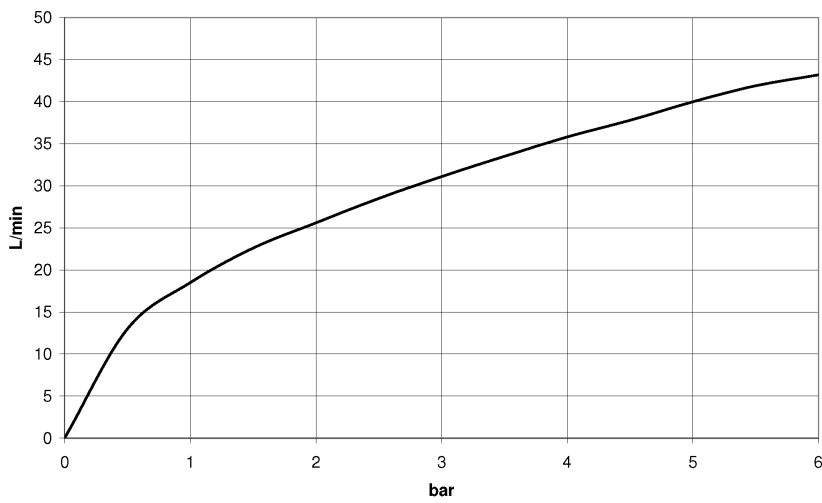

Bathtub - MEM

Deck valve clockwise-closing cold - polished chrome

Article number: 20 000 782-00

- 1-1/4" hole diameter
- Flange 2-3/8" x 2-3/8"

Codes & Standards

- ASME A112.18.1/CSA B125.1
- ADA

- (ADA)

polished chrome

Discontinued items available to order until 31.12.9999

Dimensional drawing

Bathtub - MEM

Deck valve clockwise-closing cold - polished chrome

Article number: 20 000 782-00

All dimensions in mm / inch = mm x 0,0394

Flow rate chart

Bathtub - MEM

Deck valve clockwise-closing cold - polished chrome

Article number: 20 000 782-00

Other surface finishes

platinum matte
20 000 782-06

platinum
20 000 782-08

Brushed Durabrass
20 000 782-28