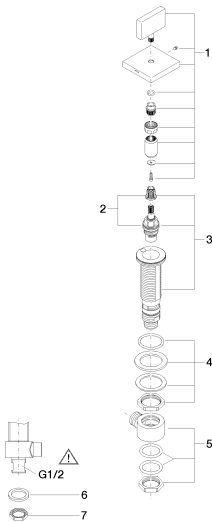

Bathtub - MEM

Deck valve clockwise-closing cold - polished chrome

Article number: 20 000 782-00

- 1-1/4" hole diameter
- Flange 2-3/8" x 2-3/8"

Codes & Standards

- ASME A112.18.1/CSA B125.1
- ADA

- (ADA)

polished chrome

Discontinued items available to order until 31.12.9999

Dimensional drawing

Bathtub - MEM

Deck valve clockwise-closing cold - polished chrome

Article number: 20 000 782-00

All dimensions in mm / inch = mm x 0,0394

Flow rate chart

Bathtub - MEM

Deck valve clockwise-closing cold - polished chrome

Article number: 20 000 782-00

Other surface finishes

platinum matte
20 000 782-06

platinum
20 000 782-08

Brushed Durabrass
20 000 782-28

Spare parts list

Number	Item Number	Designation	Number of units
1	90 20 78 002 04-00	handle (cold)	1
2	90 90 03 133 00 90	top	1
3	04 17 11 058 33 90	side panel	1
4	04 23 10 032 78 90	fixing set	1
5	04 17 11 023 10 90	distributor	1
6	09 30 11 059 90	disc	1
7	09 23 10 012 90	nut	1